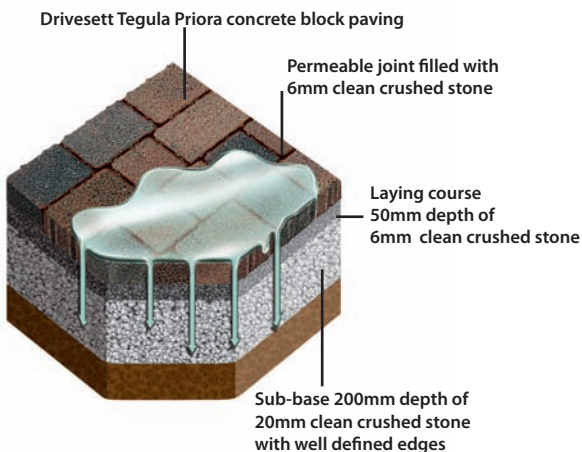

Tegula is a trademark of SF Corporation.

IMPORTANT Installation Note

The Piora System should not be attempted by the DIY enthusiast or untrained installer. It requires the careful calculation of a soil permeability test and appropriate use of specially graded sub-base aggregates.* Should an installer wish to undertake training for the installation of this product please call the Marshall's Helpline on 0845 820 5000 for further information.

Visit the Marshall's website to find your nearest Marshall's Register Installers trained to install Piora Systems, or call 0845 820 5000.

*See Conditions and Guidelines for use on p.169